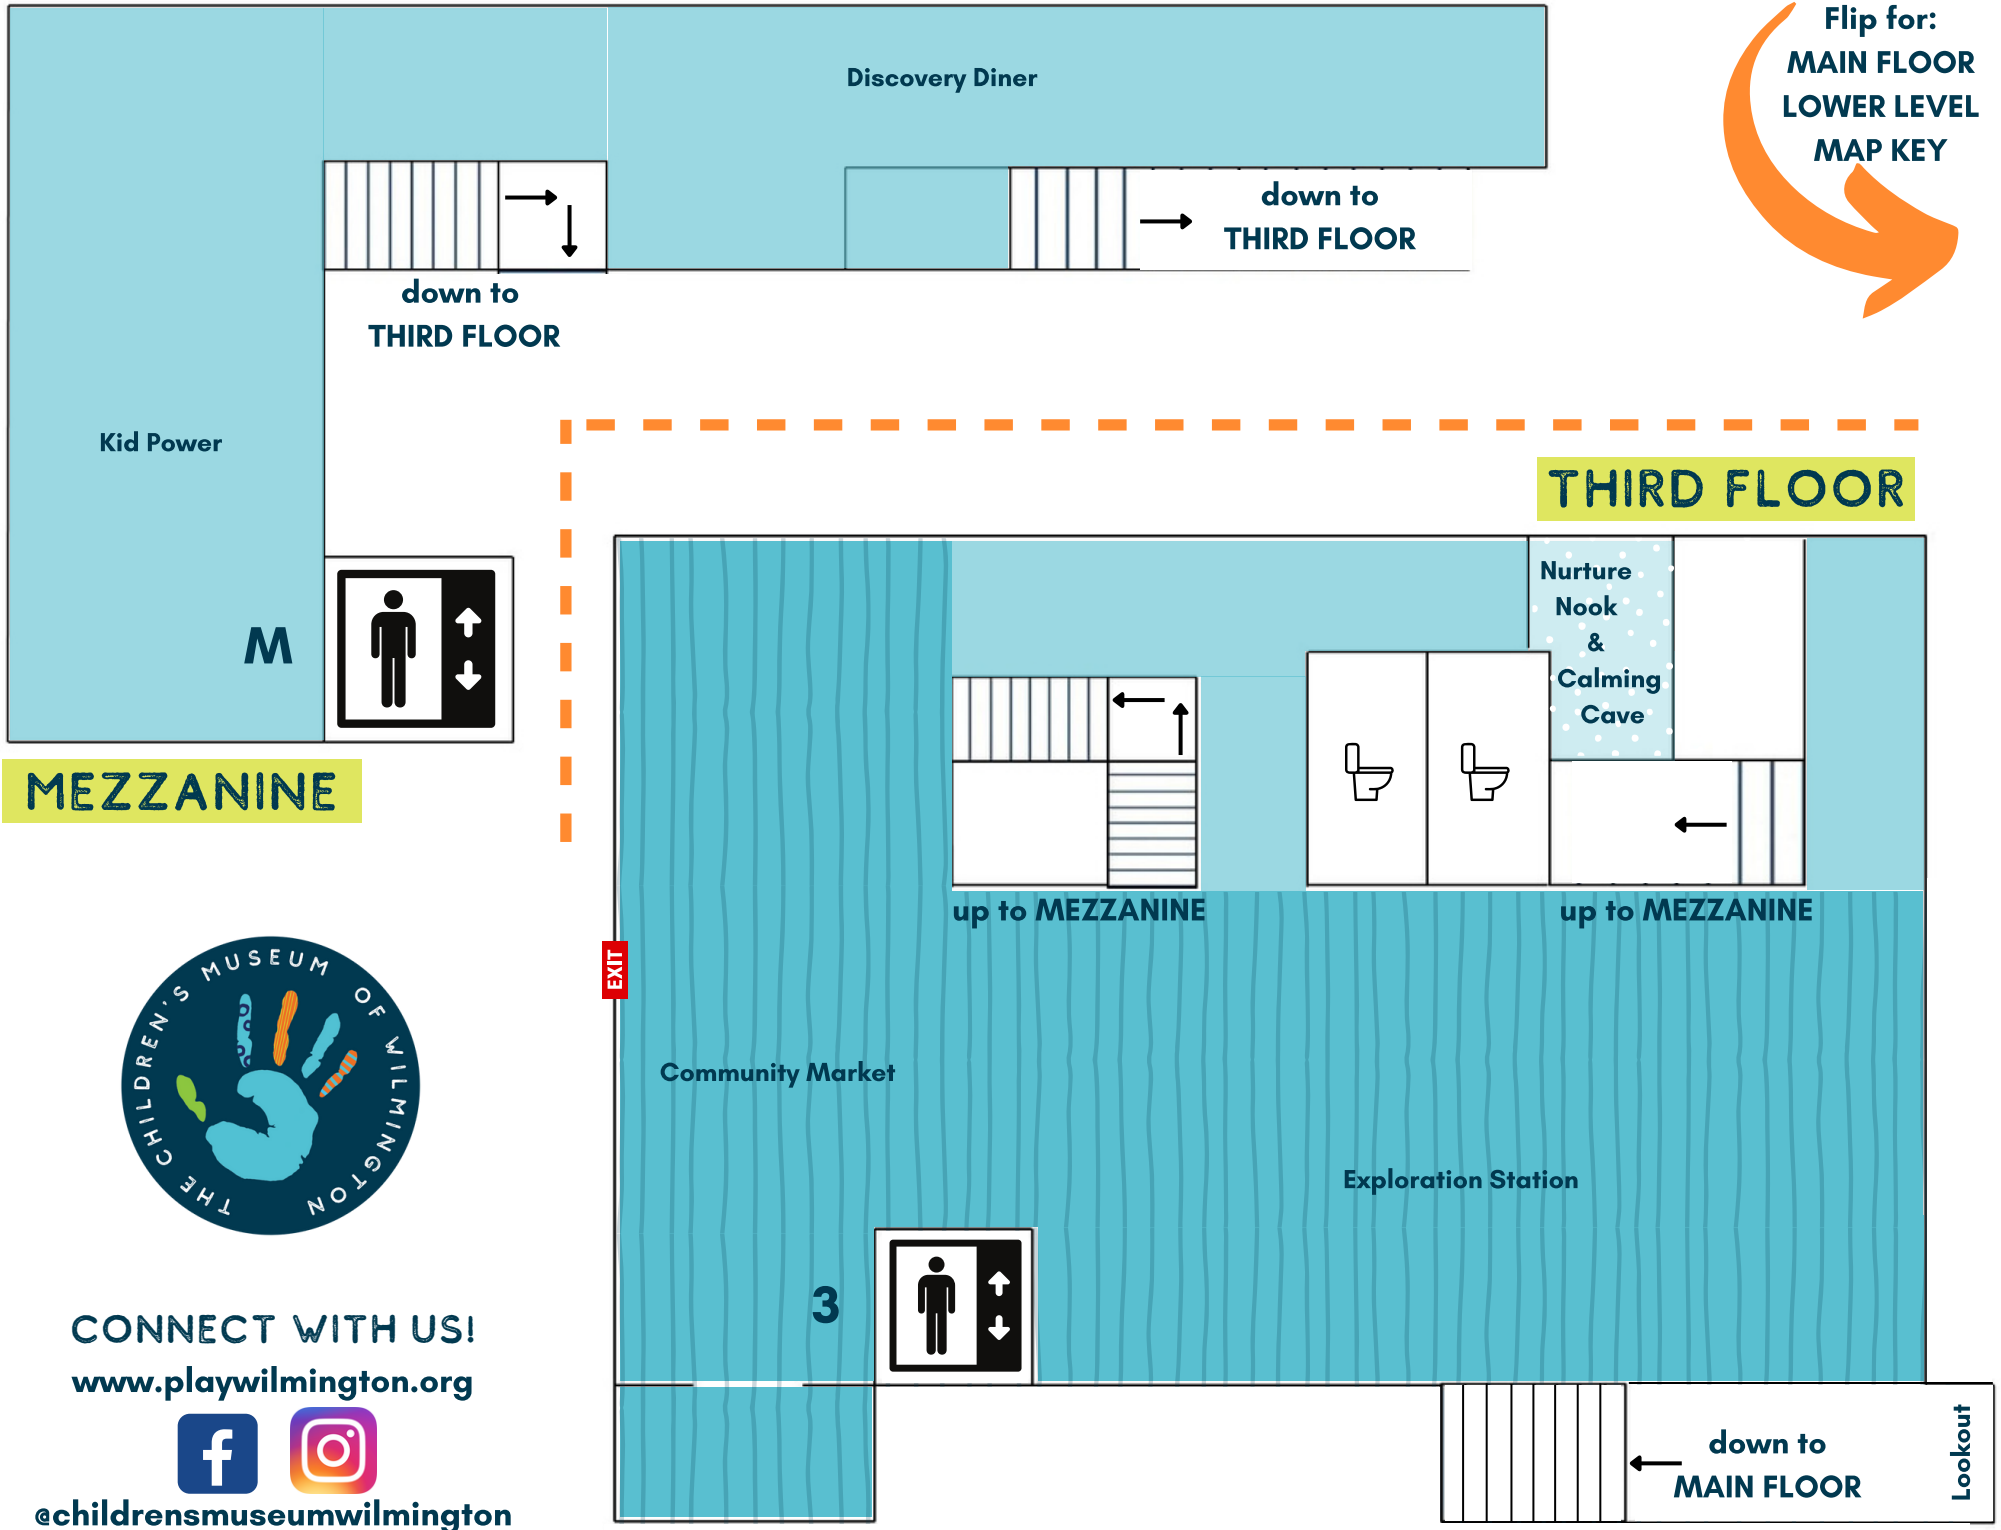

WELCOME!

MAP KEY

EXIT	Emergency Exit
	Restroom
	Water Station
	Elevator
	Stairs
	Ramp
	Stroller Parking
	Accessibility Lift
NOISE LEVEL	
	Loud
	Moderate
	Quiet

ENJOY YOUR VISIT?
Ask our Visitor Center about applying today's admission cost towards a Membership!

SENSORY OVERLOAD?
Ask our Visitor Center about our free to check-out child Power Packs!

**Flip for:
THIRD FLOOR
MEZZANINE**

Flip for:
MAIN FLOOR
LOWER LEVEL
MAP KEY

MEZZANINE

THIRD FLOOR

CONNECT WITH US!
www.playwilmington.org