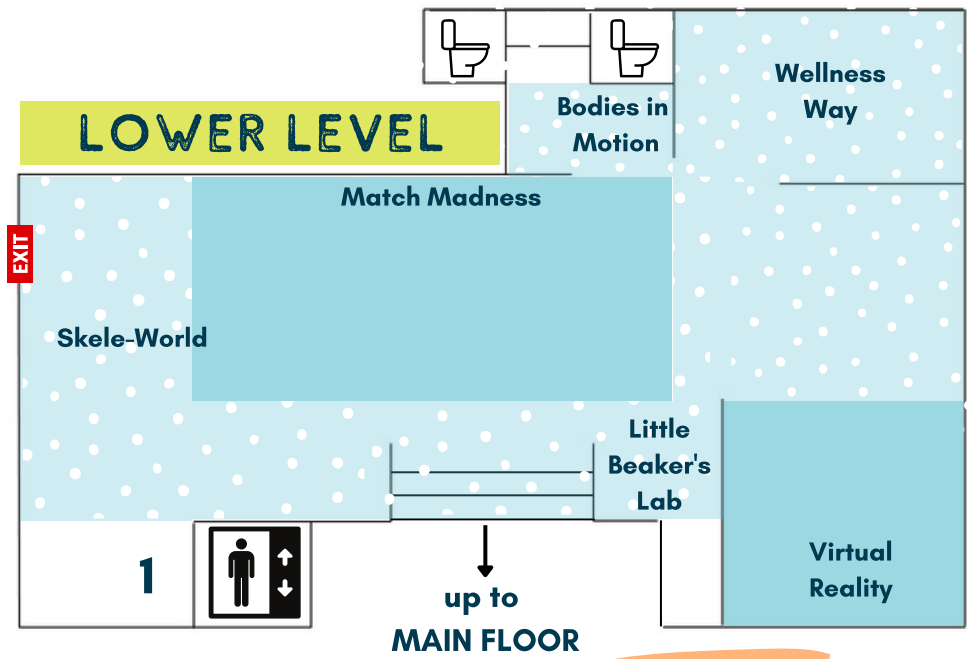

WELCOME!

MAP KEY

EXIT	Emergency Exit
	Restroom
	Water Station
	Elevator
	Stairs
	Ramp
	Stroller Parking
	Accessibility Lift
NOISE LEVEL	
	Loud
	Moderate
	Quiet

ENJOY YOUR VISIT?
Ask our Visitor Center about applying today's admission cost towards a Membership!

SENSORY OVERLOAD?
Ask our Visitor Center about our free to check-out child Power Packs!

**Flip for:
THIRD FLOOR
MEZZANINE**

Flip for:
MAIN FLOOR
LOWER LEVEL
MAP KEY

MEZZANINE

THIRD FLOOR

CONNECT WITH US!
www.playwilmington.org